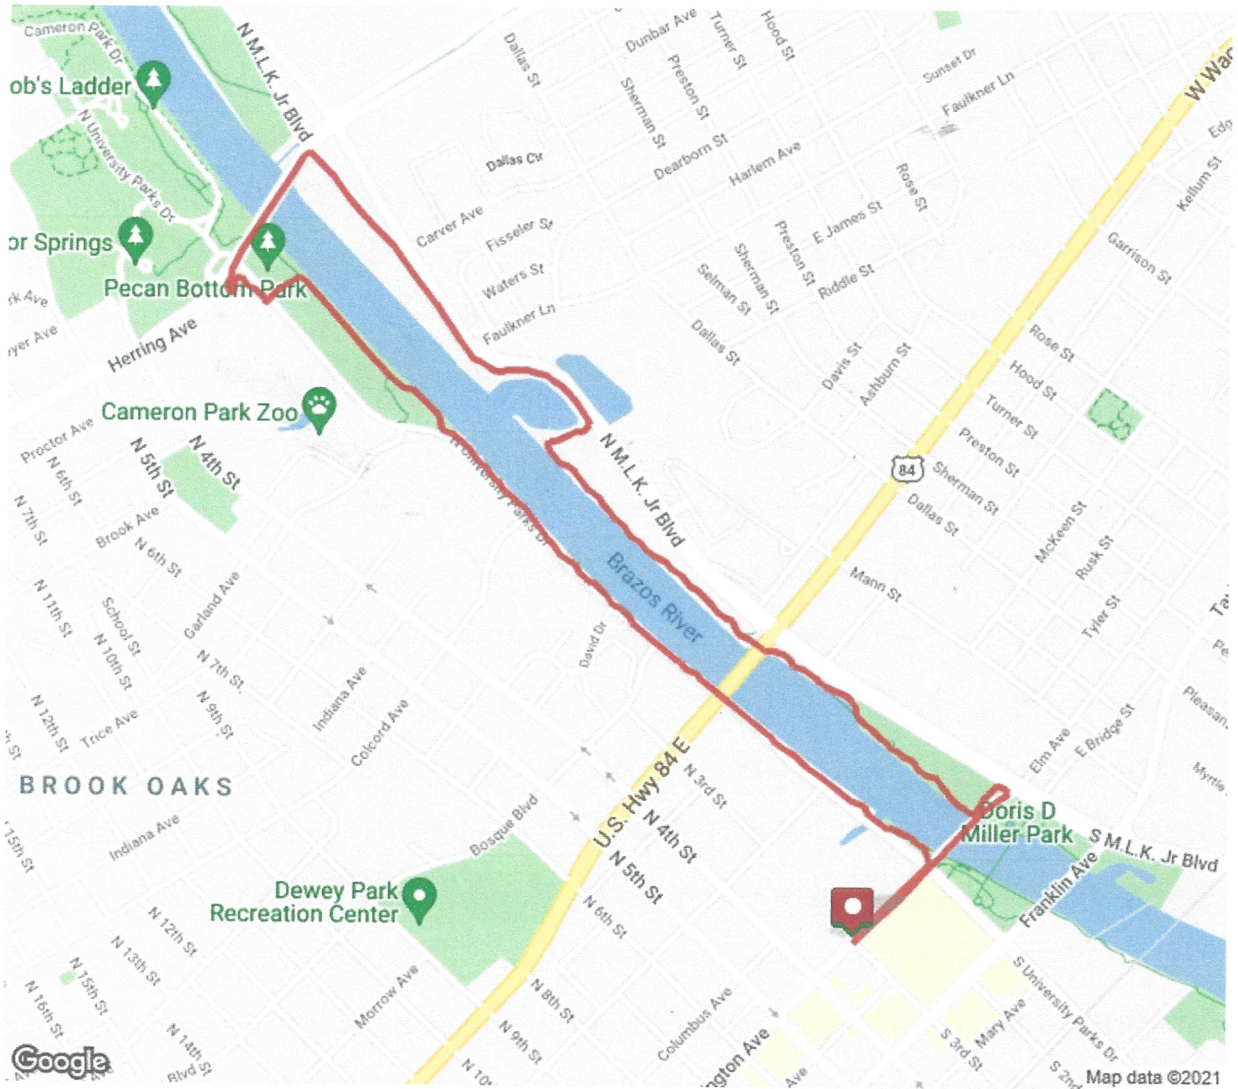

### 2021 Waco Wild West 3.5/7/10.5 mile Route

Distance: 3.84 mi

Elevation Gain: 101 ft

Elevation Max: 441 ft

#### Notes

0.00 mi Direct/offroad route segment