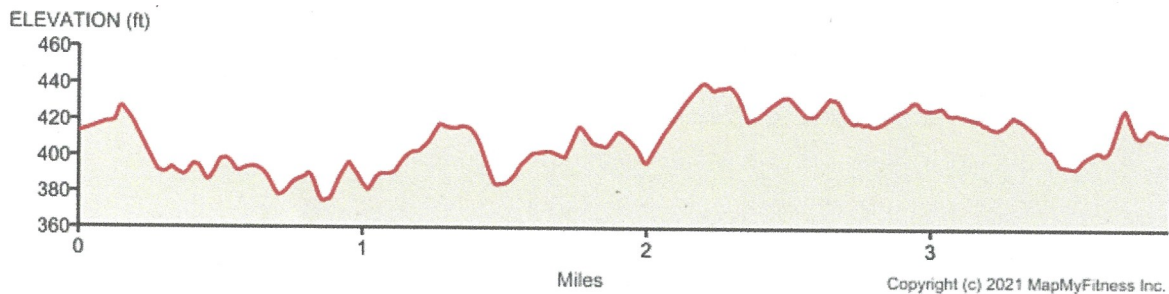

### 2021 Waco Wild West 3.5/7/10.5 mile Route

Distance: 3.84 mi

Elevation Gain: 101 ft

Elevation Max: 441 ft

#### Notes

0.00 mi Direct/offroad route segment